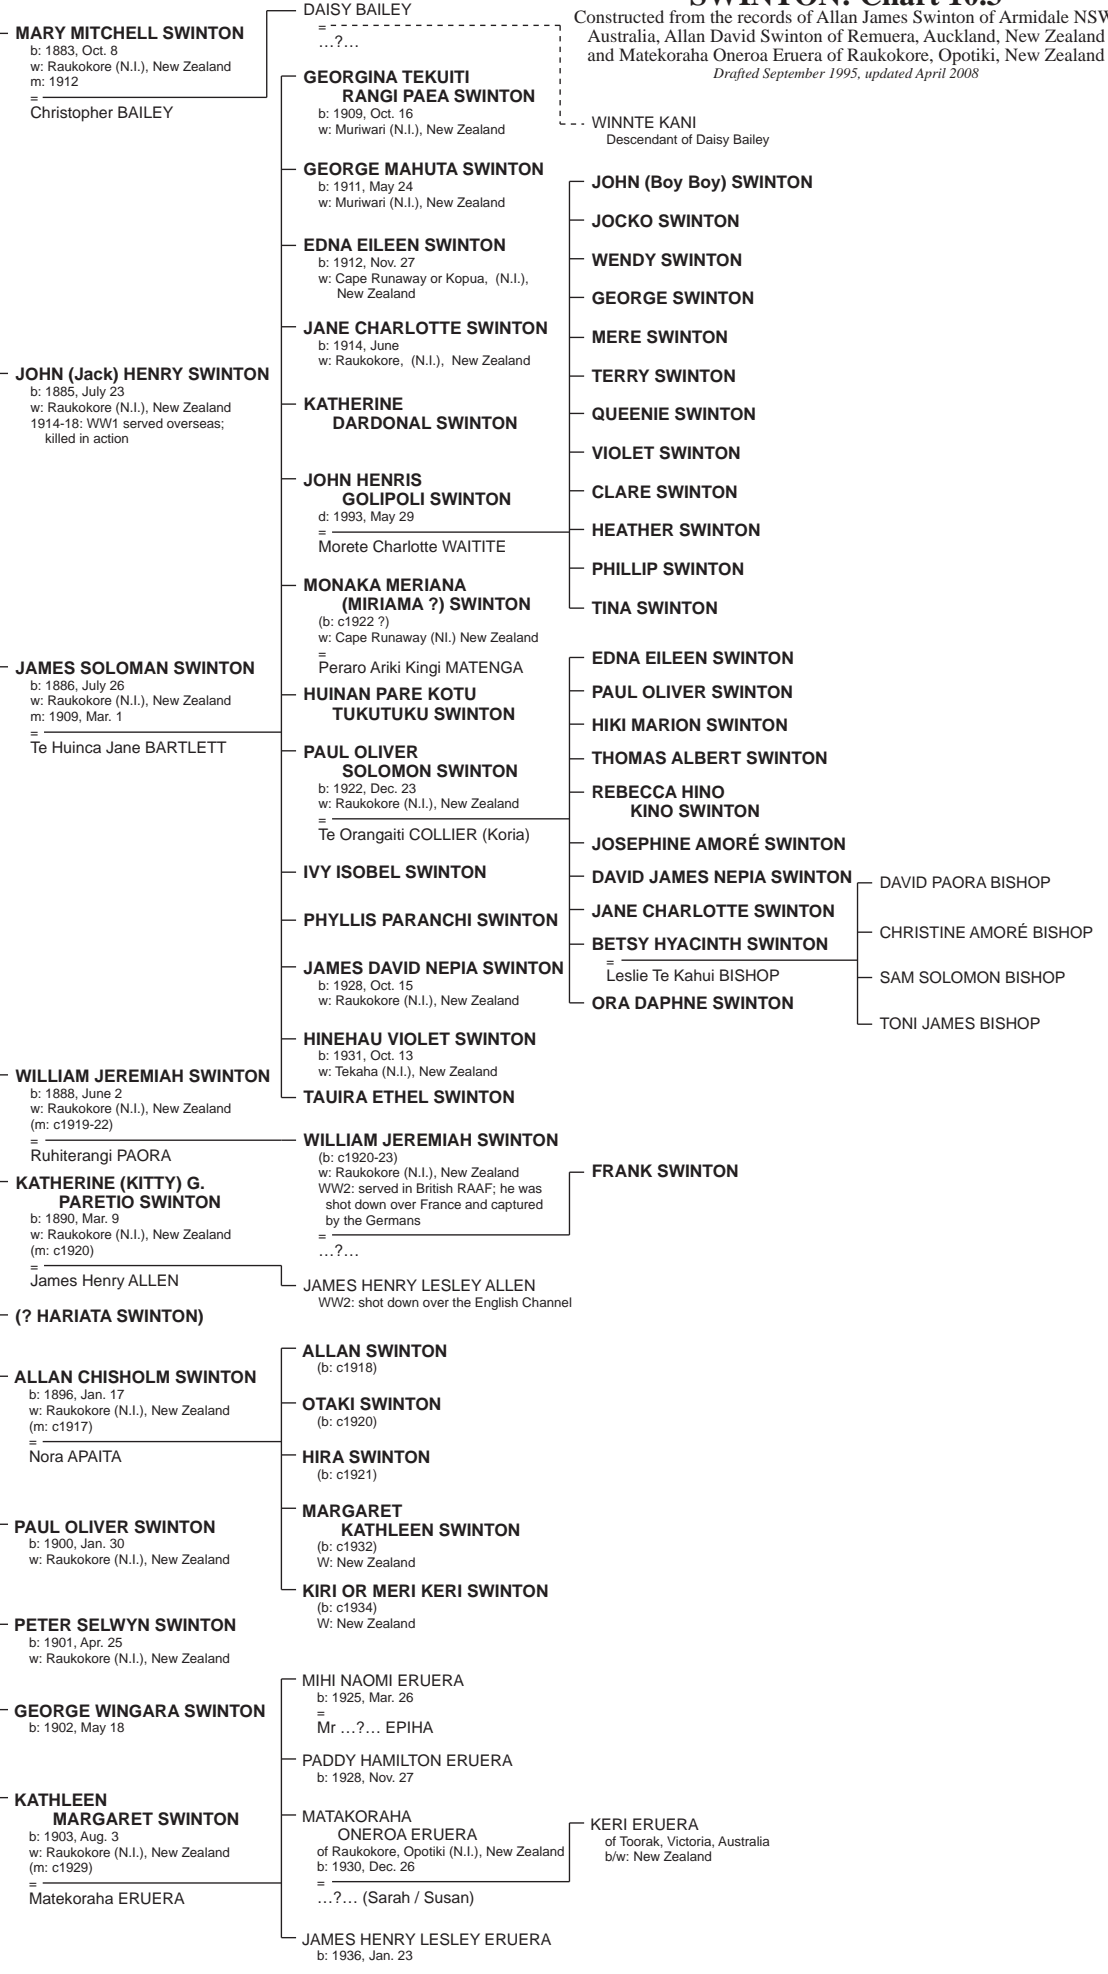

SWINTON: Chart 10.3

Constructed from the records of Allan James Swinton of Armidale NSW, Australia, Allan David Swinton of Remuera, Auckland, New Zealand and Matekoraha Oneroa Eruera of Raukokore, Opotiki, New Zealand
Drafted September 1995, updated April 2008

See
SWINTON: Chart 10,
 Sheet 2

WILLIAM MITCHELL SWINTON
 b: 1857, Dec. 5
 w: Wellington (N.I.), New Zealand
 ? (c/w: St Johns, Wapping,
 London, England) ?
 m: (? 1891, July 13 ?)
 w: New Zealand
 d: 1936, Feb. 29
 w: Opotiki, (N.I.), New Zealand
 bur: 1936, Mar. 3
 =
 Herewaka Te-Rangipaea
 HEREMIA
 A Maori of high status from
 the east coast